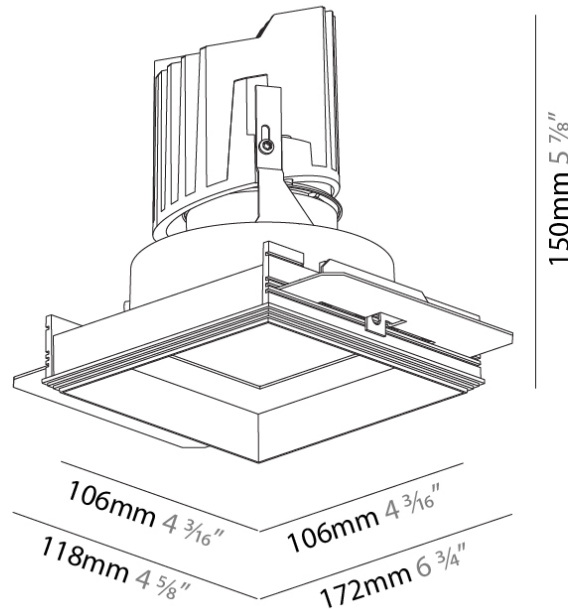

ELECTRICAL

Lamp Type: LED (Zhaga Standard)
Input Wattage (W): 15.5
Total Output Wattage (W): 14.5
Dimming: Tri-Mode (Non-Dimming and Phase Dimming (120Vac only) and 0-10V Dimming)
Driver Included: No
Driver Location: Recessed Housing
Driver Type: Constant Current - Universal
Driver Class: Class 2
Housing: See components
Input Voltage (V): 120 - 277
Constant Current (MA): 500

LED

Number of LEDs: 1
Color Temperature (°K): 2700 / 3000 / 3500 / 4000
Max. Delivered Lumen (lm): 940 / 980 / 1029 / 1050
Nominal Lumen (lm): 1386 / 1438 / 1511 / 1542
CRI: >90 CRI
Efficiency (%): 87.9 / 88.4 / 87.9
Lamp Life (hrs): 50000
Upon Request: RGB-W Tunable White Special Color Temperature Special LED

OPTICAL

Reflector: 20 / 40 / 60
Upon Request: Special Beam Angles

RATINGS AND CERTIFICATIONS

382, F 416-247-9319, www.zaneen.com

Created by Prolicht for North American markets. At the end of the existing Model #. For assistance on 'custom' specifications, contact zteam@zaneen.com. In a constant effort to supply the best product, we reserve the right to change specifications or materials without notice. The most recent specification sheets are found at zaneen.com

IP rating: IP20